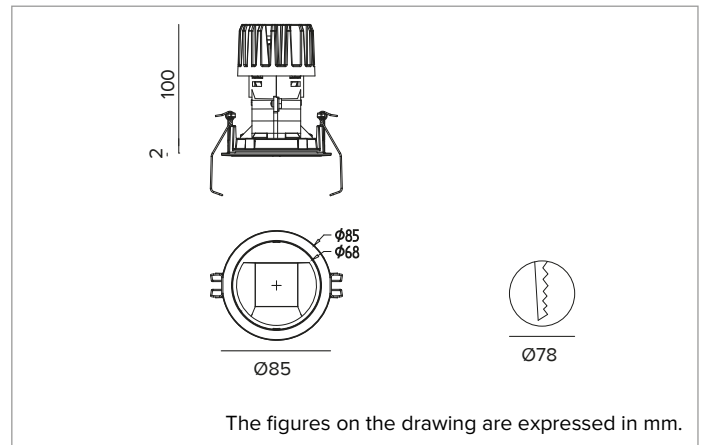

1T8551EL | CTEVO WALL WASHER 78

Recessed LED Downlight in a trim version

		3000K	H(m)	D1(m)	D2(m)	E _{max} (lx)
		Ra90	42°	73°		
Fixture Power	13W	1	0.83	1.56	876	
Source Flux	1606lm	2	1.65	3.11	219	
Fixture Flux	972lm	3	2.48	4.67	97	
Efficacy	73lm/W	4	3.31	6.23	55	
TS1393	I _{max} =625cd/klm	I _{max}	1003cd	5	4.13	7.78 35

Optic: WALL WASHER

Optical efficiency: 61%

Fixture flux: 972lm

Luminous efficacy: 73lm/W

Photobiological safety: Compliant with RG1 low risk group

MECHANICAL CHARACTERISTICS

Die-cast black painted anodised aluminium heat sink. Black thermoplastic material structure and a white painted cut-off front. Silicone sealing kit for water and dust protection. Trim version with an integrated white painted die-cast aluminium ring.

Colour and finish: Plaster white

Weight: 0.35Kg

Version: TRIM

Degree of protection: IP20 for recessed part

Degree of protection: IP54 for exposed part

ELECTRICAL CHARACTERISTICS

Integrated electronic ON-OFF driver.